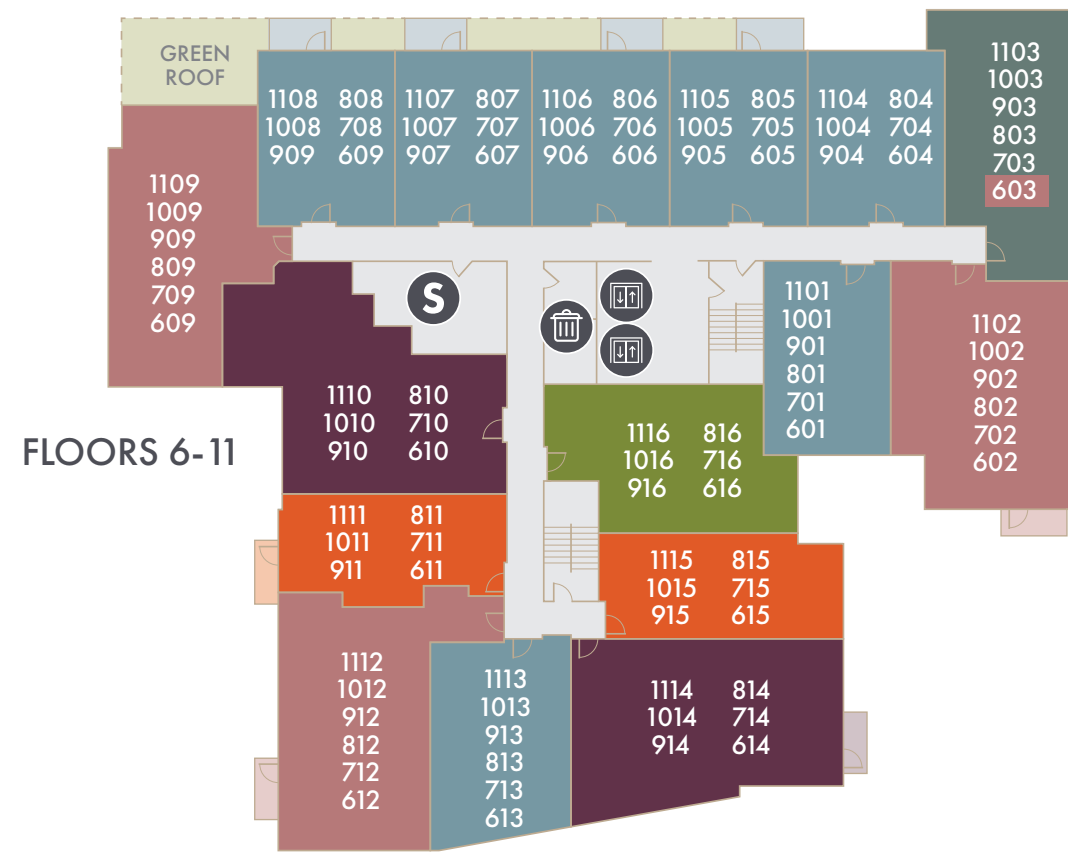

APARTMENTS

- STUDIO
- 1 BED / 1 BATH
- 1 BED / 1 BATH + DEN
- 1 BED / 2 BATHS + DEN
- 2 BEDS / 1 BATH
- 2 BEDS / 2 BATHS
- 2 BEDS / 2 BATHS + DEN

LEASING

- ★ LEASING
- 👤 CONCIERGE

AMENITIES

PARKING

- 🚗 PET SPA

FLOOR 2

- 🏋️ FITNESS CENTER

ESSENTIALS

- 🚲 BIKE STORAGE
- ⚡ ELECTRIC VEHICLE CHARGERS
- 📧 ELEVATORS
- ✉️ MAIL
- 📦 PACKAGE ROOM
- 🚻 RESTROOMS
- S STORAGE
- 🗑️ TRASH

APARTMENTS

- STUDIO
- 1 BED / 1 BATH
- 1 BED / 1 BATH + DEN
- 1 BED / 2 BATHS + DEN
- 2 BEDS / 1 BATH
- 2 BEDS / 2 BATHS
- 2 BEDS / 2 BATHS + DEN

AMENITIES

FLOOR 14 (SkyLounge)

- BILLIARDS
- BUSINESS LOUNGE
- CONFERENCE ROOM
- ENTERTAINMENT KITCHEN
- GRILLING STATION
- LOUNGE
- OUTDOOR BAR
- OUTDOOR LIVING ROOM
- PRIVATE OFFICE

ESSENTIALS

- ELEVATORS
- RESTROOMS
- STORAGE
- TRASH