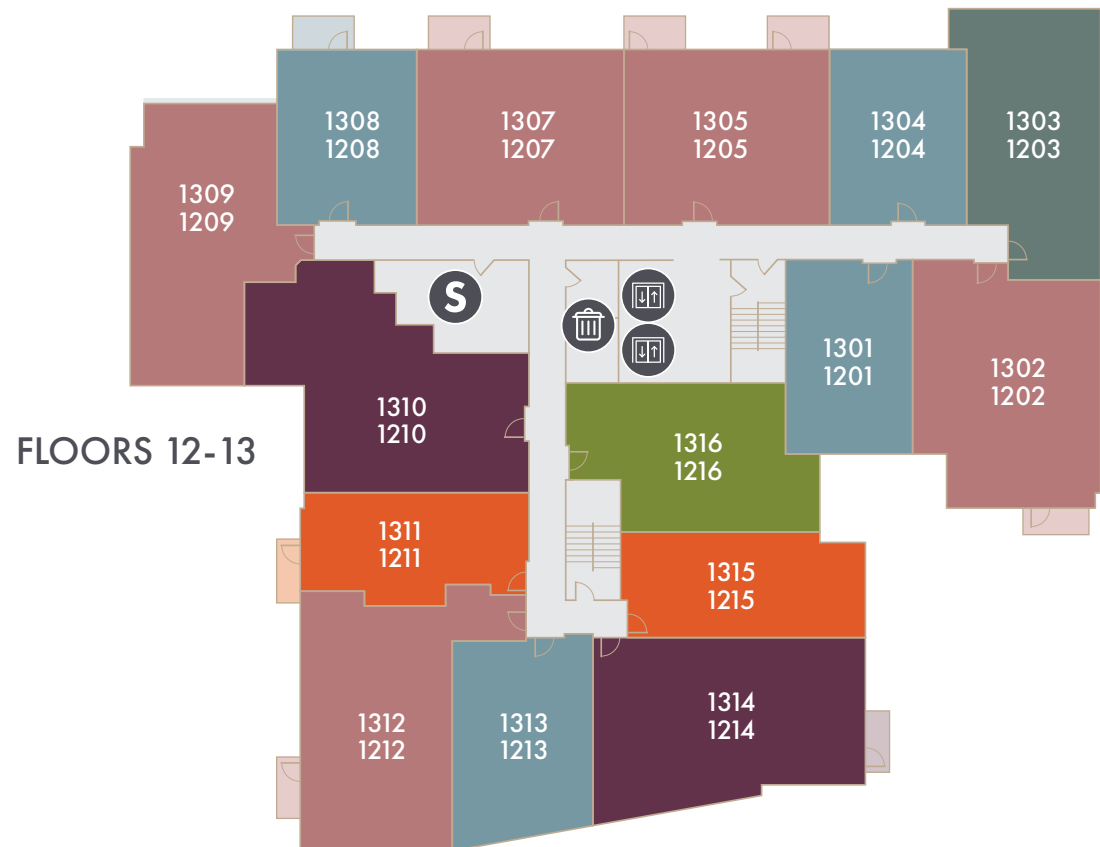

APARTMENTS

- STUDIO
- 1 BED / 1 BATH
- 1 BED / 1 BATH + DEN
- 1 BED / 2 BATHS + DEN
- 2 BEDS / 1 BATH
- 2 BEDS / 2 BATHS
- 2 BEDS / 2 BATHS + DEN

LEASING

- ★ LEASING
- 👤 CONCIERGE

AMENITIES

PARKING

- 🚗 PET SPA

FLOOR 2

- 🏋️ FITNESS CENTER

ESSENTIALS

- 🚲 BIKE STORAGE
- ⚡ ELECTRIC VEHICLE CHARGERS
- 📧 ELEVATORS
- ✉️ MAIL
- 📦 PACKAGE ROOM
- 🚻 RESTROOMS
- S STORAGE
- 🗑️ TRASH

APARTMENTS

- STUDIO
- 1 BED / 1 BATH
- 1 BED / 1 BATH + DEN
- 1 BED / 2 BATHS + DEN
- 2 BEDS / 1 BATH
- 2 BEDS / 2 BATHS
- 2 BEDS / 2 BATHS + DEN

AMENITIES

FLOOR 14 (SkyLounge)

- BILLIARDS
- BUSINESS LOUNGE
- CONFERENCE ROOM
- ENTERTAINMENT KITCHEN
- GRILLING STATION
- LOUNGE
- OUTDOOR BAR
- OUTDOOR LIVING ROOM
- PRIVATE OFFICE

ESSENTIALS

- ELEVATORS
- RESTROOMS
- STORAGE
- TRASH