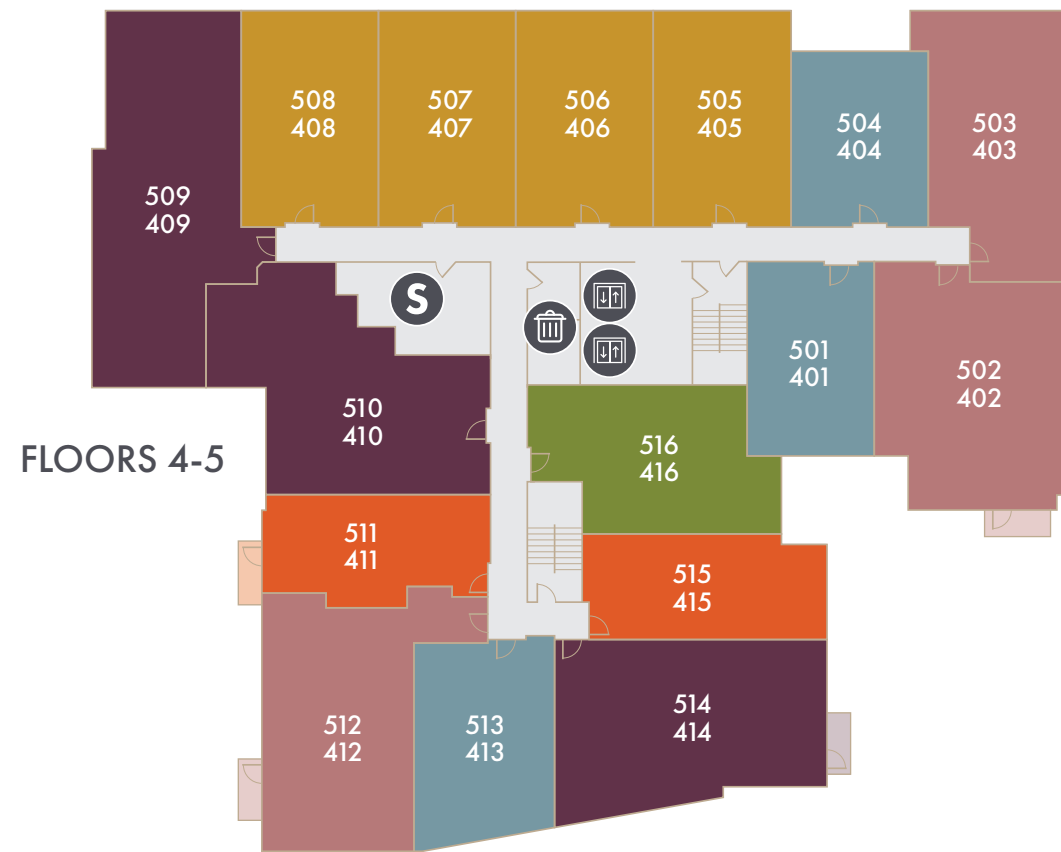

APARTMENTS

- STUDIO
- 1 BED / 1 BATH
- 1 BED / 1 BATH + DEN
- 1 BED / 2 BATHS + DEN
- 2 BEDS / 1 BATH
- 2 BEDS / 2 BATHS
- 2 BEDS / 2 BATHS + DEN

LEASING

- ★ LEASING
- 👤 CONCIERGE

AMENITIES

PARKING

- 🚗 PET SPA

FLOOR 2

- 🏋️ FITNESS CENTER

ESSENTIALS

- 🚲 BIKE STORAGE
- ⚡ ELECTRIC VEHICLE CHARGERS
- 📧 ELEVATORS
- ✉️ MAIL
- 📦 PACKAGE ROOM
- 🚻 RESTROOMS
- S STORAGE
- 🗑️ TRASH

APARTMENTS

- STUDIO
- 1 BED / 1 BATH
- 1 BED / 1 BATH + DEN
- 1 BED / 2 BATHS + DEN
- 2 BEDS / 1 BATH
- 2 BEDS / 2 BATHS
- 2 BEDS / 2 BATHS + DEN

AMENITIES

FLOOR 14 (SkyLounge)

- BILLIARDS
- BUSINESS LOUNGE
- CONFERENCE ROOM
- ENTERTAINMENT KITCHEN
- GRILLING STATION
- LOUNGE
- OUTDOOR BAR
- OUTDOOR LIVING ROOM
- PRIVATE OFFICE

ESSENTIALS

- ELEVATORS
- RESTROOMS
- STORAGE
- TRASH

THE CAMILLE

APARTMENTS

7000 Wisconsin Ave, Bethesda, MD 20815

TheCamille.com