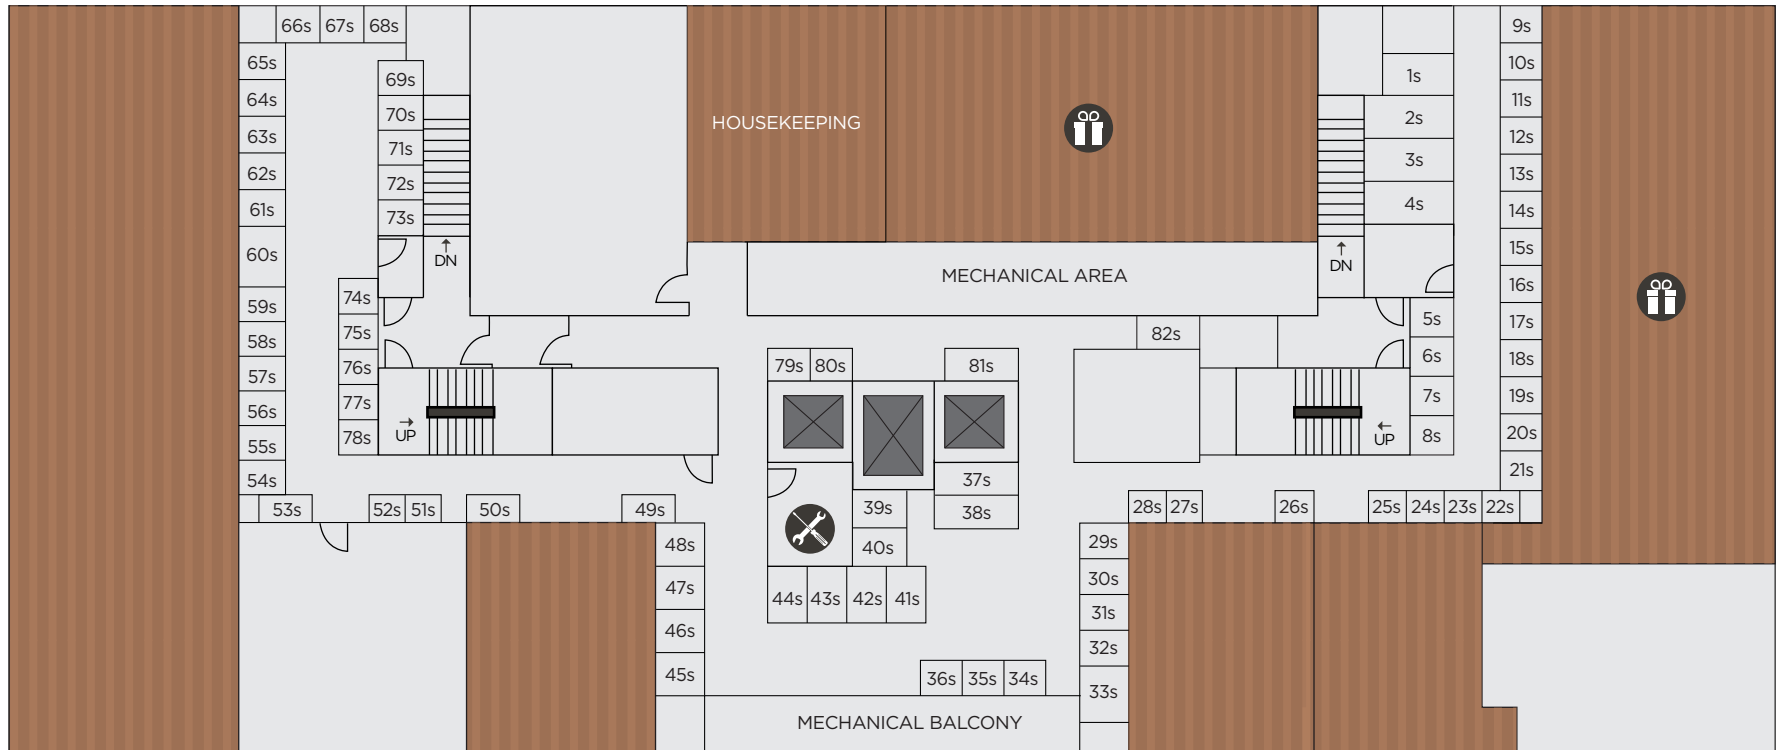

● Studio	☕ Coffee Bar	👤 Open to Below
● 1 Bedroom	⬆ Elevators	🚿 Pool Shower
● 2 Bedroom	🍳 Kitchen	🚻 Restrooms
● 2 Bed + Study	✉ Mail	🛍 Retail
	🔧 Maintenance	🗑 Trash
	🔥 Outside Grill	📦 Storage

● Studio	☕ Coffee Bar	👤 Open to Below
● 1 Bedroom	⬆ Elevators	🚿 Pool Shower
● 2 Bedroom	🍳 Kitchen	🚻 Restrooms
● 2 Bed + Study	✉ Mail	🛍 Retail
	🔧 Maintenance	🗑 Trash
	🔥 Outside Grill	📦 Storage

WESTCREEK LANE

WESTHEIMER ROAD

SAN FELIPE STREET

PARKING GARAGE

● Studio	☕ Coffee Bar	👤 Open to Below
● 1 Bedroom	🚪 Elevators	🚿 Pool Shower
● 2 Bedroom	🍳 Kitchen	🚻 Restrooms
● 2 Bed + Study	✉ Mail	🛒 Retail
	🔧 Maintenance	🗑 Trash
	🔥 Outside Grill	📦 Storage

● Studio	☕ Coffee Bar	👤 Open to Below
● 1 Bedroom	🚪 Elevators	🚿 Pool Shower
● 2 Bedroom	🍳 Kitchen	🚻 Restrooms
● 2 Bed + Study	✉ Mail	🛍 Retail
	🔧 Maintenance	🗑 Trash
	🔥 Outside Grill	S Storage

WESTCREEK LANE

WESTHEIMER ROAD

SAN FELIPE STREET

PARKING GARAGE

● Studio	☕ Coffee Bar	👤 Open to Below
● 1 Bedroom	🚪 Elevators	🚿 Pool Shower
● 2 Bedroom	🍳 Kitchen	🚻 Restrooms
● 2 Bed + Study	✉ Mail	🛒 Retail
	🔧 Maintenance	🗑 Trash
	🔥 Outside Grill	S Storage