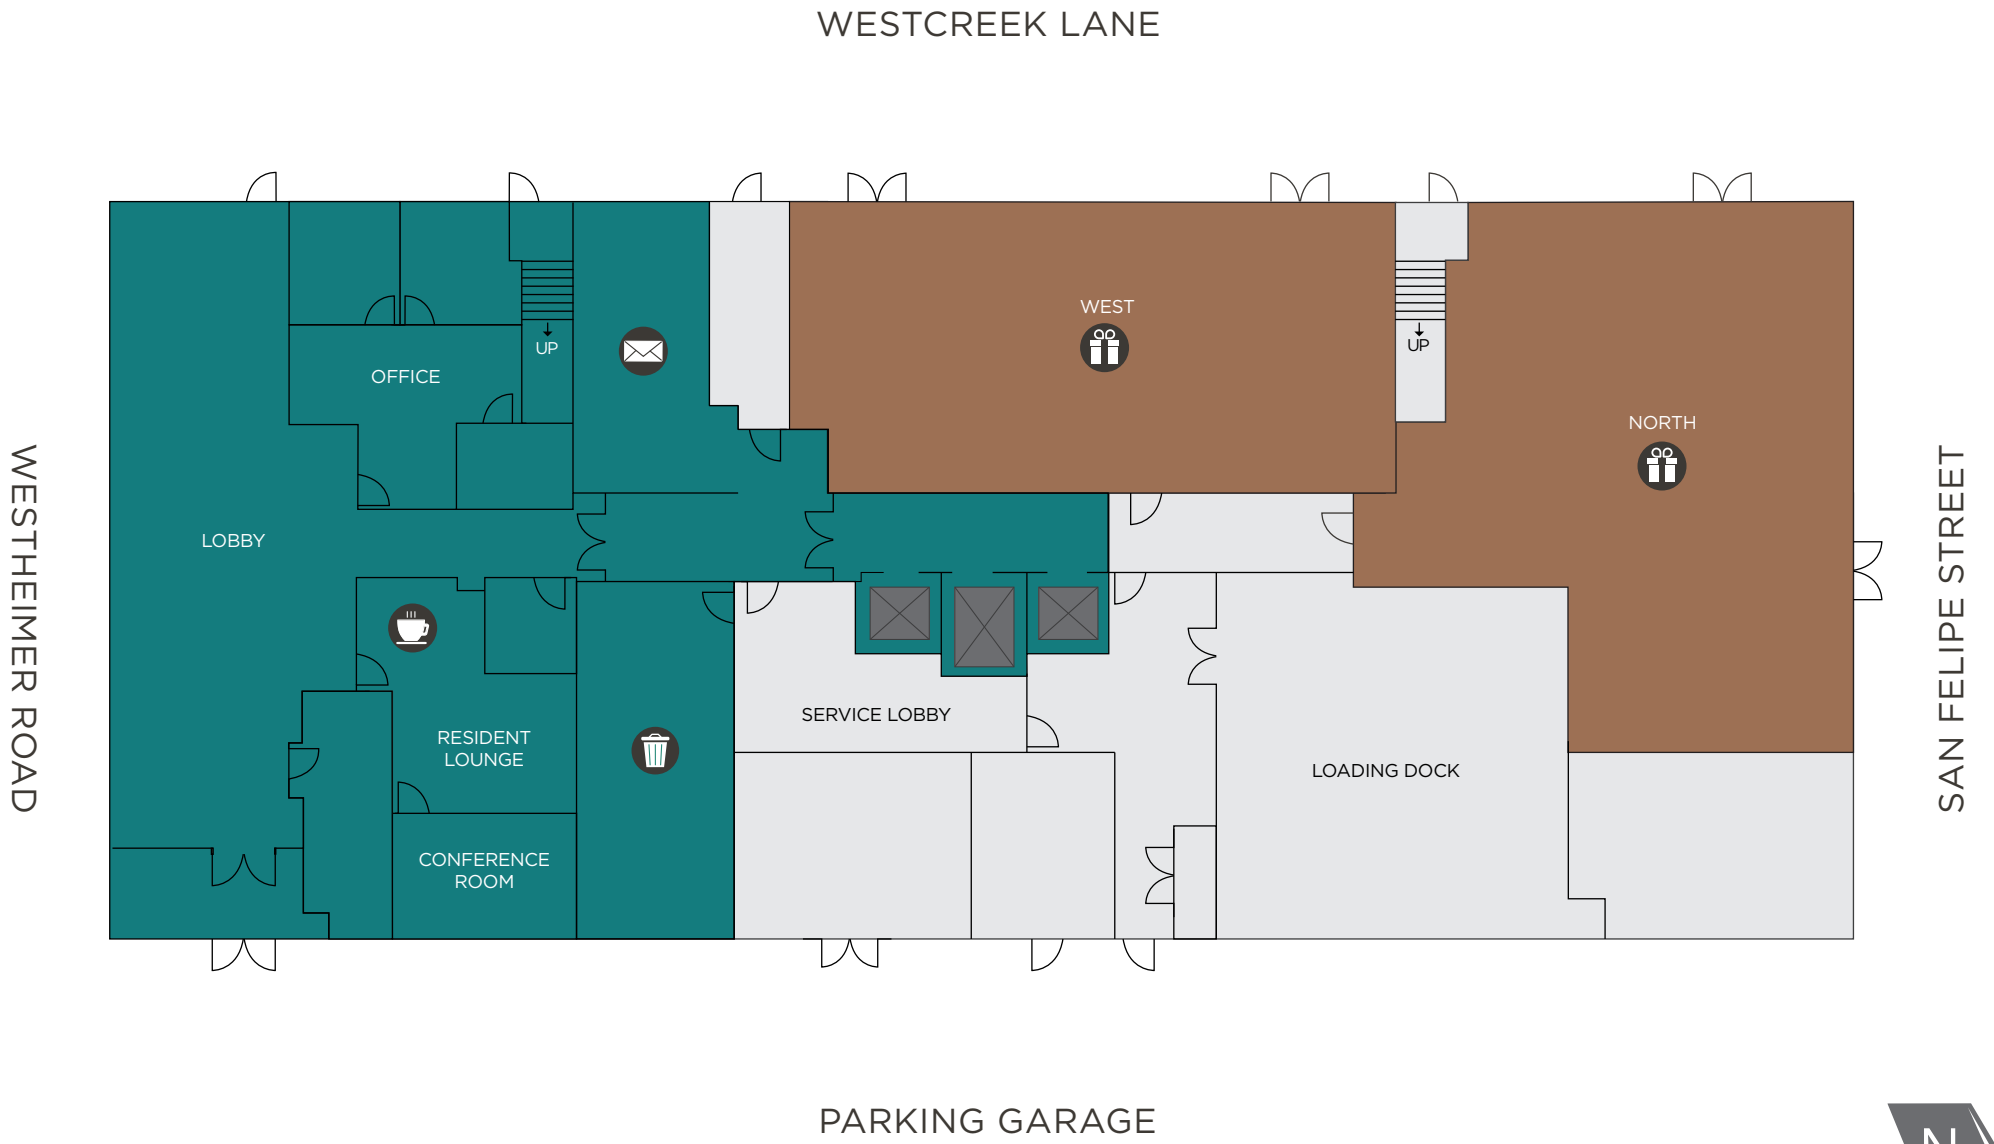

● Studio	☕ Coffee Bar	👤 Open to Below
● 1 Bedroom	⬆ Elevators	🚿 Pool Shower
● 2 Bedroom	🍳 Kitchen	🚻 Restrooms
● 2 Bed + Study	✉ Mail	🛍 Retail
	🔧 Maintenance	🗑 Trash
	🔥 Outside Grill	📦 Storage

● Studio	☕ Coffee Bar	👤 Open to Below
● 1 Bedroom	⬆ Elevators	🚿 Pool Shower
● 2 Bedroom	🍳 Kitchen	🚻 Restrooms
● 2 Bed + Study	✉ Mail	🛍 Retail
	🔧 Maintenance	🗑 Trash
	🔥 Outside Grill	📦 Storage

WESTCREEK LANE

WESTHEIMER ROAD

SAN FELIPE STREET

PARKING GARAGE

● Studio	☕ Coffee Bar	👤 Open to Below
● 1 Bedroom	🚪 Elevators	🚿 Pool Shower
● 2 Bedroom	🍳 Kitchen	🚻 Restrooms
● 2 Bed + Study	✉ Mail	🛒 Retail
	🔧 Maintenance	🗑 Trash
	🔥 Outside Grill	📦 Storage

● Studio	☕ Coffee Bar	👤 Open to Below
● 1 Bedroom	🚪 Elevators	🚿 Pool Shower
● 2 Bedroom	🍳 Kitchen	🚻 Restrooms
● 2 Bed + Study	✉ Mail	🛍 Retail
	🔧 Maintenance	🗑 Trash
	🔥 Outside Grill	S Storage

WESTCREEK LANE

WESTCREEK LANE

WESTHEIMER ROAD

SAN FELIPE STREET

PARKING GARAGE

● Studio	☕ Coffee Bar	👤 Open to Below
● 1 Bedroom	🚪 Elevators	🚿 Pool Shower
● 2 Bedroom	🍳 Kitchen	🚻 Restrooms
● 2 Bed + Study	✉ Mail	🛒 Retail
	🔧 Maintenance	🗑 Trash
	🔥 Outside Grill	S Storage