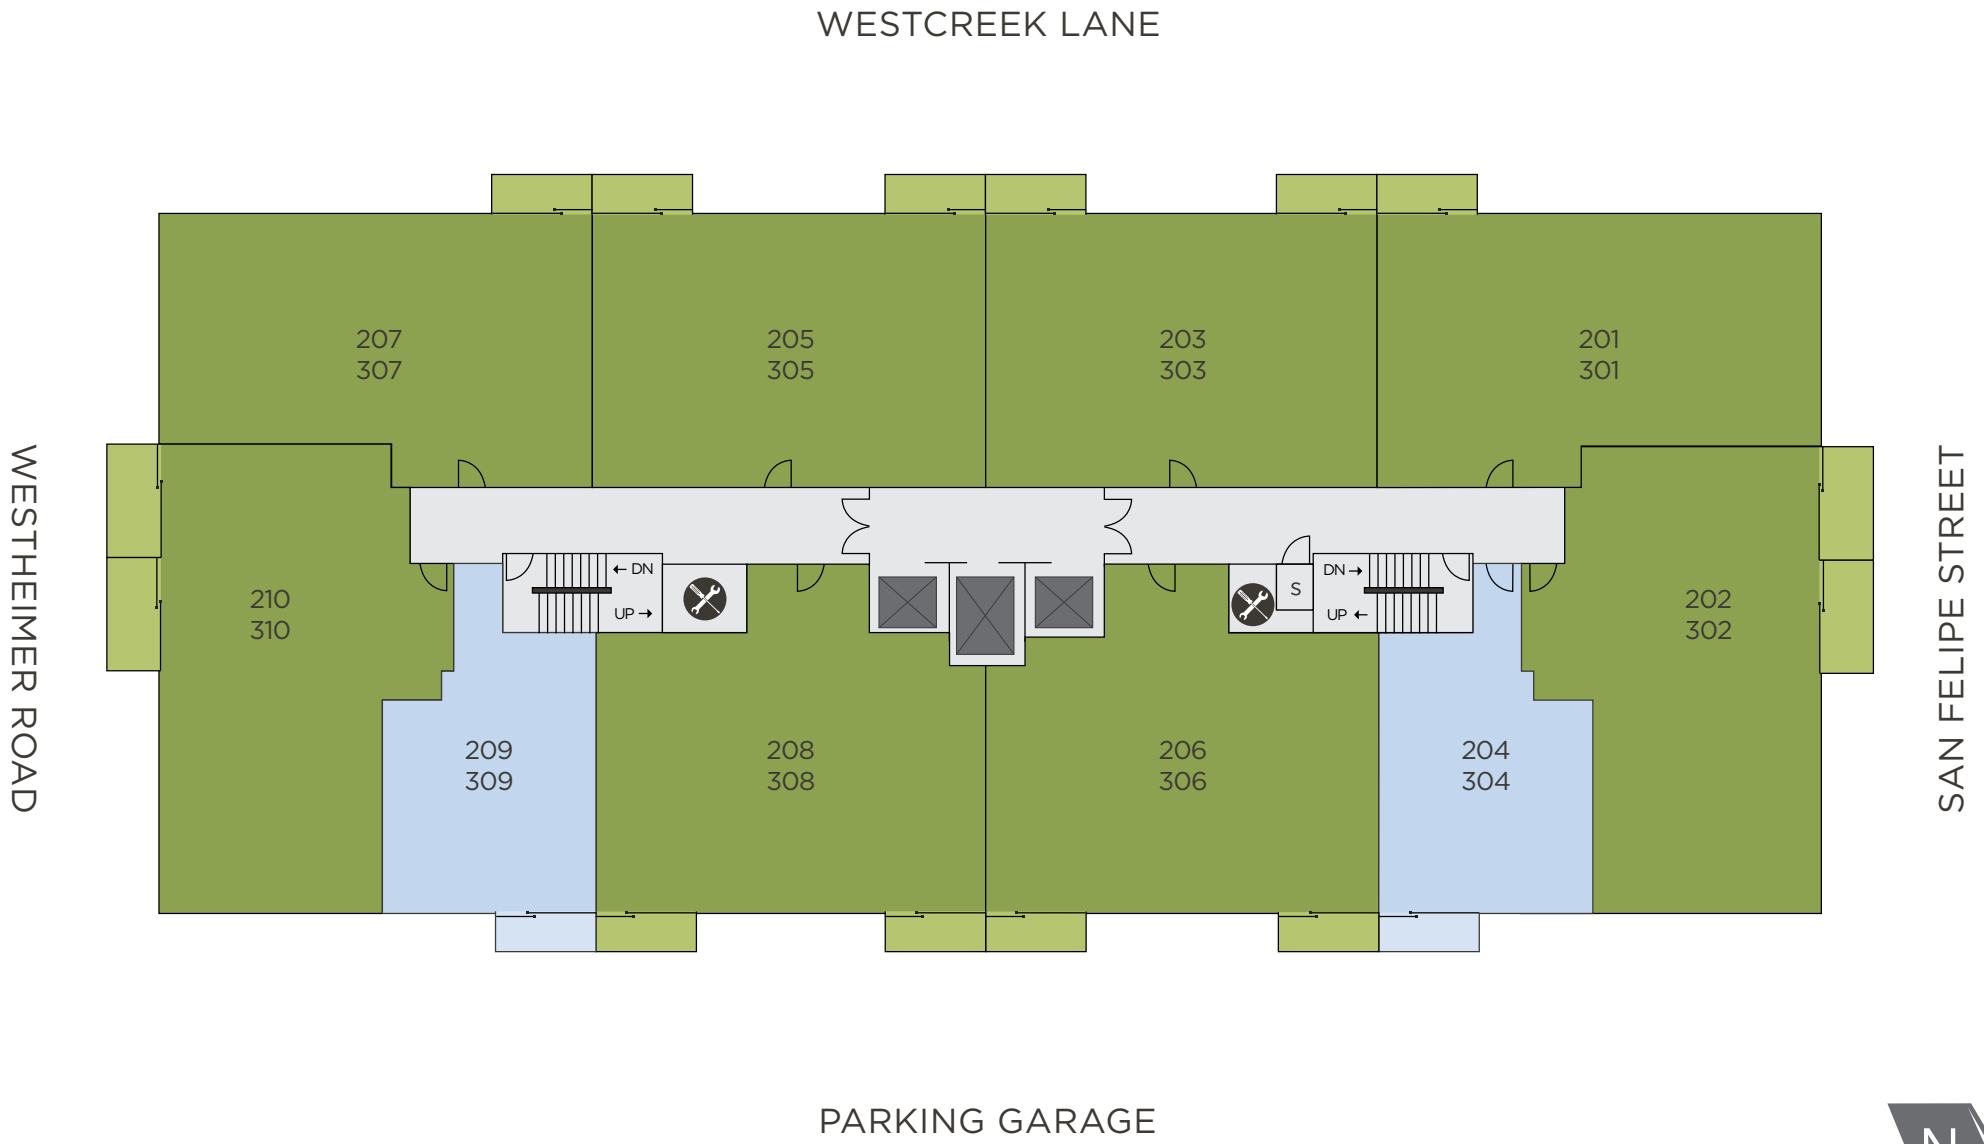

WESTCREEK LANE

WESTHEIMER ROAD

SAN FELIPE STREET

PARKING GARAGE

● Studio	☕ Coffee Bar	👤 Open to Below
● 1 Bedroom	🚪 Elevators	🚿 Pool Shower
● 2 Bedroom	🍳 Kitchen	🚻 Restrooms
● 2 Bed + Study	✉ Mail	🛒 Retail
	🔧 Maintenance	🗑 Trash
	🔥 Outside Grill	📦 Storage

● Studio	☕ Coffee Bar	👤 Open to Below
● 1 Bedroom	🚪 Elevators	🚿 Pool Shower
● 2 Bedroom	🍳 Kitchen	🚻 Restrooms
● 2 Bed + Study	✉ Mail	🛍 Retail
	🔧 Maintenance	🗑 Trash
	🔥 Outside Grill	S Storage

WESTCREEK LANE

WESTHEIMER ROAD

SAN FELIPE STREET

PARKING GARAGE

● Studio	☕ Coffee Bar	👤 Open to Below
● 1 Bedroom	🚪 Elevators	🚿 Pool Shower
● 2 Bedroom	🍳 Kitchen	🚻 Restrooms
● 2 Bed + Study	✉ Mail	🛒 Retail
	🔧 Maintenance	🗑 Trash
	🔥 Outside Grill	S Storage

WESTCREEK LANE

WESTHEIMER ROAD

SAN FELIPE STREET

PARKING GARAGE

● Studio	☕ Coffee Bar	👤 Open to Below
● 1 Bedroom	🚪 Elevators	🚿 Pool Shower
● 2 Bedroom	🍳 Kitchen	🚻 Restrooms
● 2 Bed + Study	✉ Mail	🛒 Retail
	🔧 Maintenance	🗑 Trash
	🔥 Outside Grill	S Storage