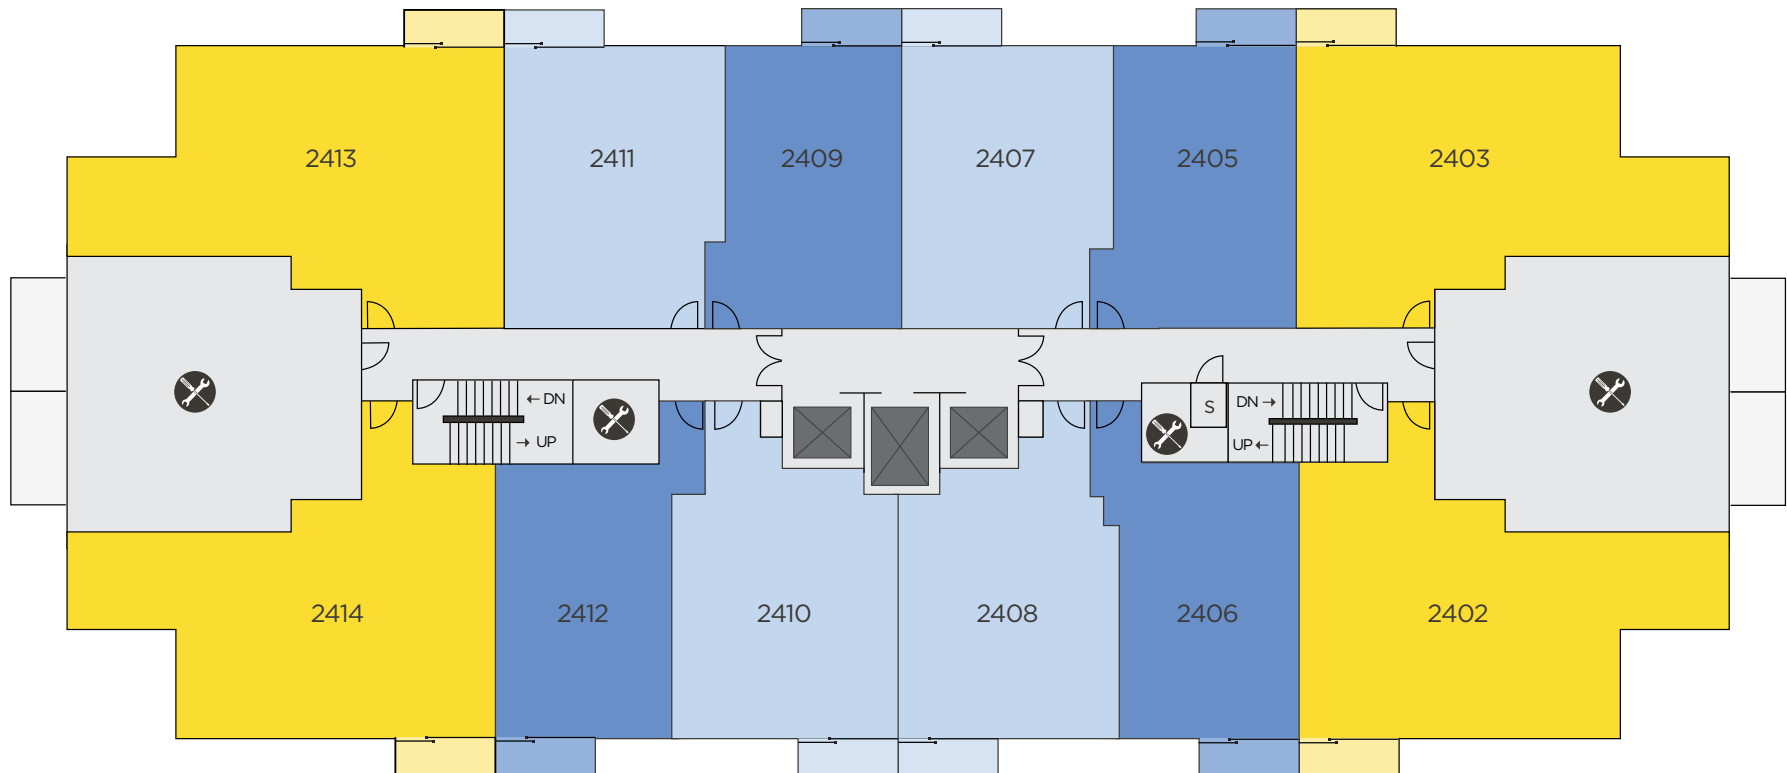

● Studio	☕ Coffee Bar	👤 Open to Below
● 1 Bedroom	🚪 Elevators	🚿 Pool Shower
● 2 Bedroom	🍳 Kitchen	🚻 Restrooms
● 2 Bed + Study	✉ Mail	🛒 Retail
	🔧 Maintenance	🗑 Trash
	🔥 Outside Grill	S Storage

WESTCREEK LANE

WESTHEIMER ROAD

SAN FELIPE STREET

PARKING GARAGE