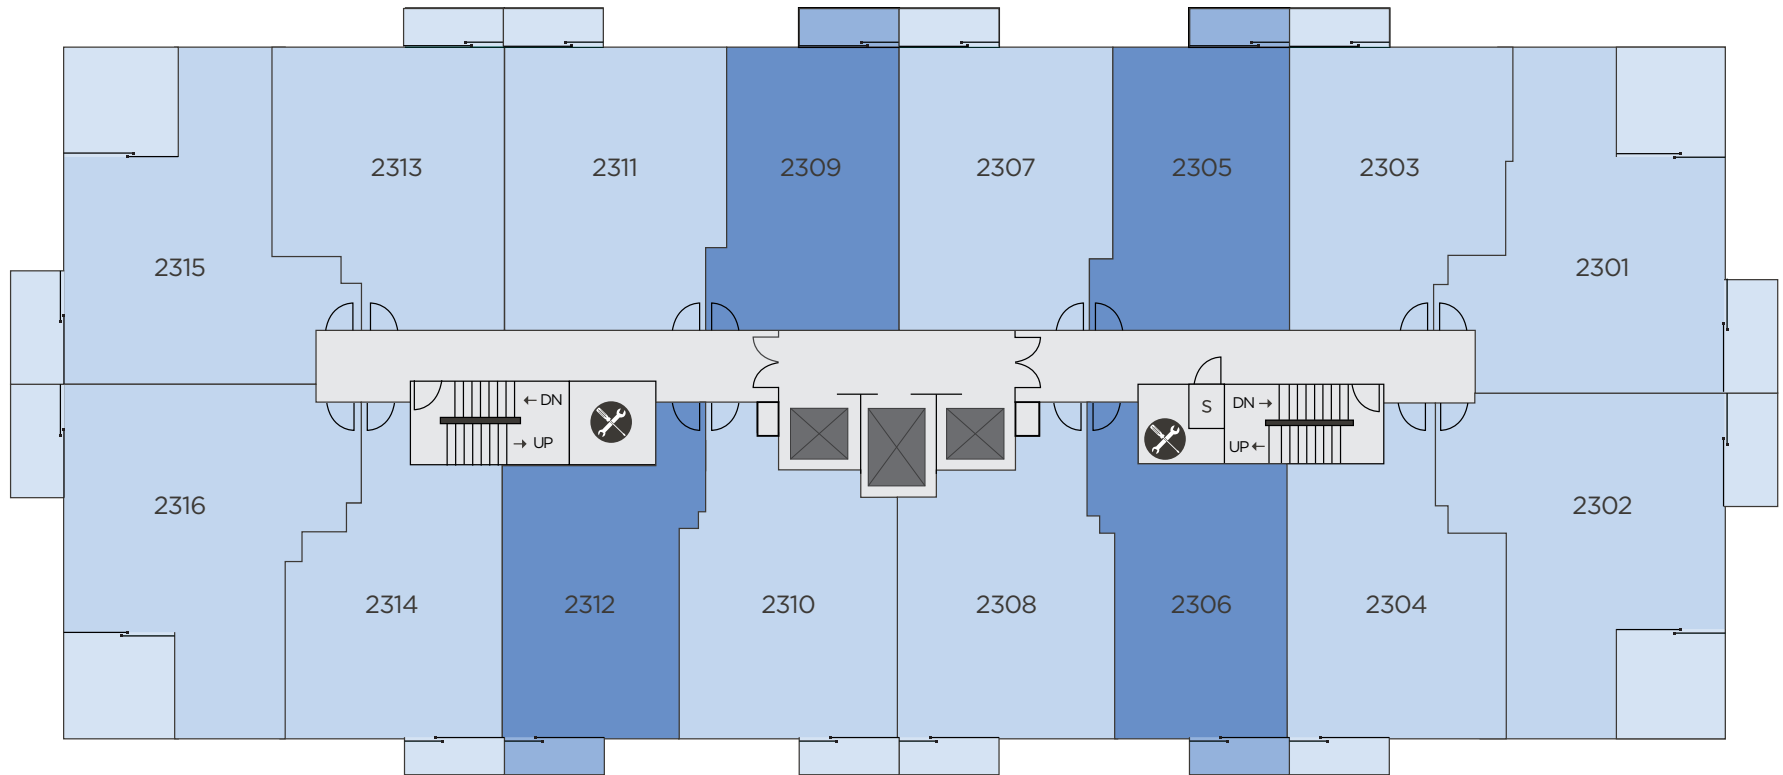

● Studio	☕ Coffee Bar	👤 Open to Below
● 1 Bedroom	🚪 Elevators	🚿 Pool Shower
● 2 Bedroom	🍳 Kitchen	🚻 Restrooms
● 2 Bed + Study	✉ Mail	🛒 Retail
	🔧 Maintenance	🗑 Trash
	🔥 Outside Grill	S Storage

WESTCREEK LANE

WESTHEIMER ROAD

SAN FELIPE STREET

PARKING GARAGE