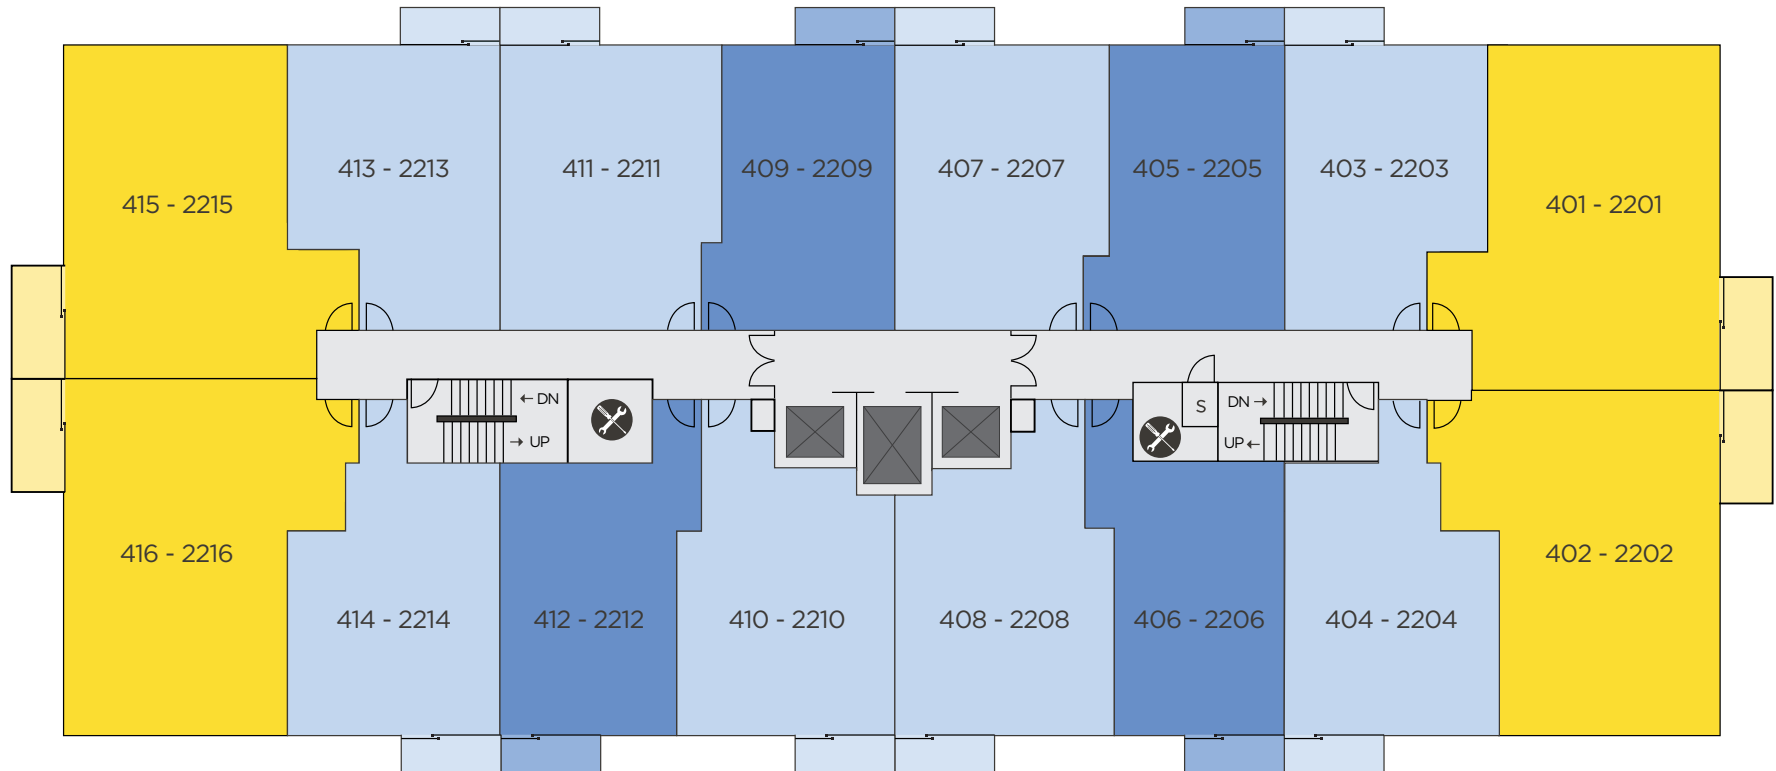

● Studio	☕ Coffee Bar	👤 Open to Below
● 1 Bedroom	🚪 Elevators	🚿 Pool Shower
● 2 Bedroom	🍳 Kitchen	🚻 Restrooms
● 2 Bed + Study	✉ Mail	🛍 Retail
	🔧 Maintenance	🗑 Trash
	🔥 Outside Grill	S Storage

WESTCREEK LANE

WESTHEIMER ROAD

SAN FELIPE STREET

PARKING GARAGE