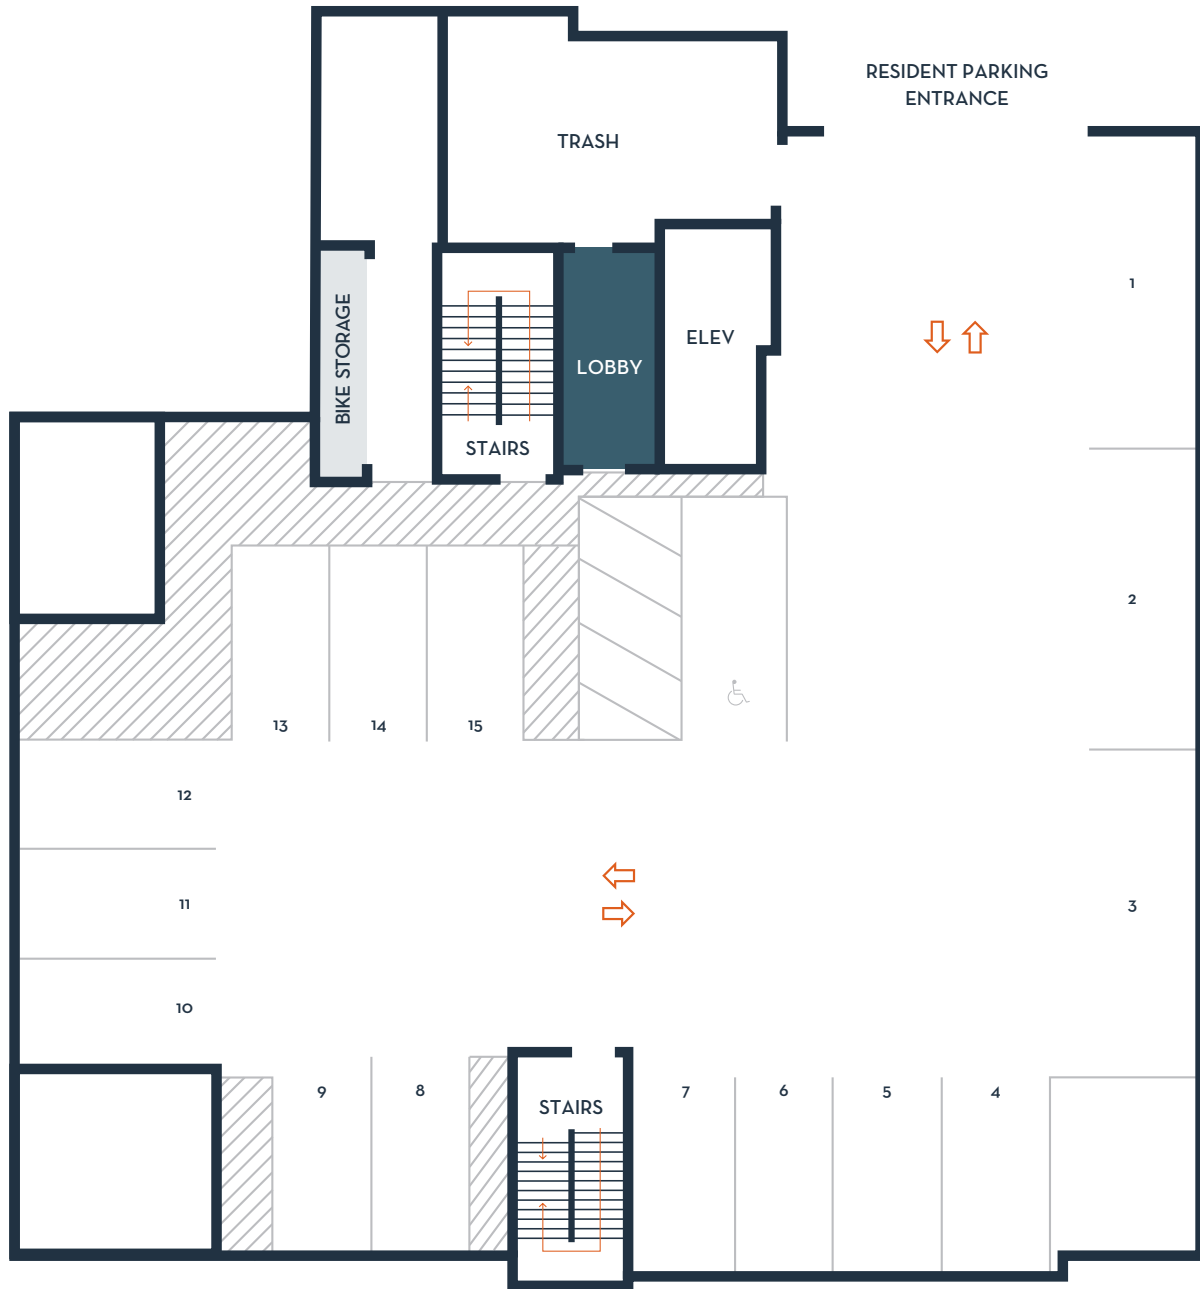

NE 3RD STREET

111TH AVENUE NE

basement level
south building