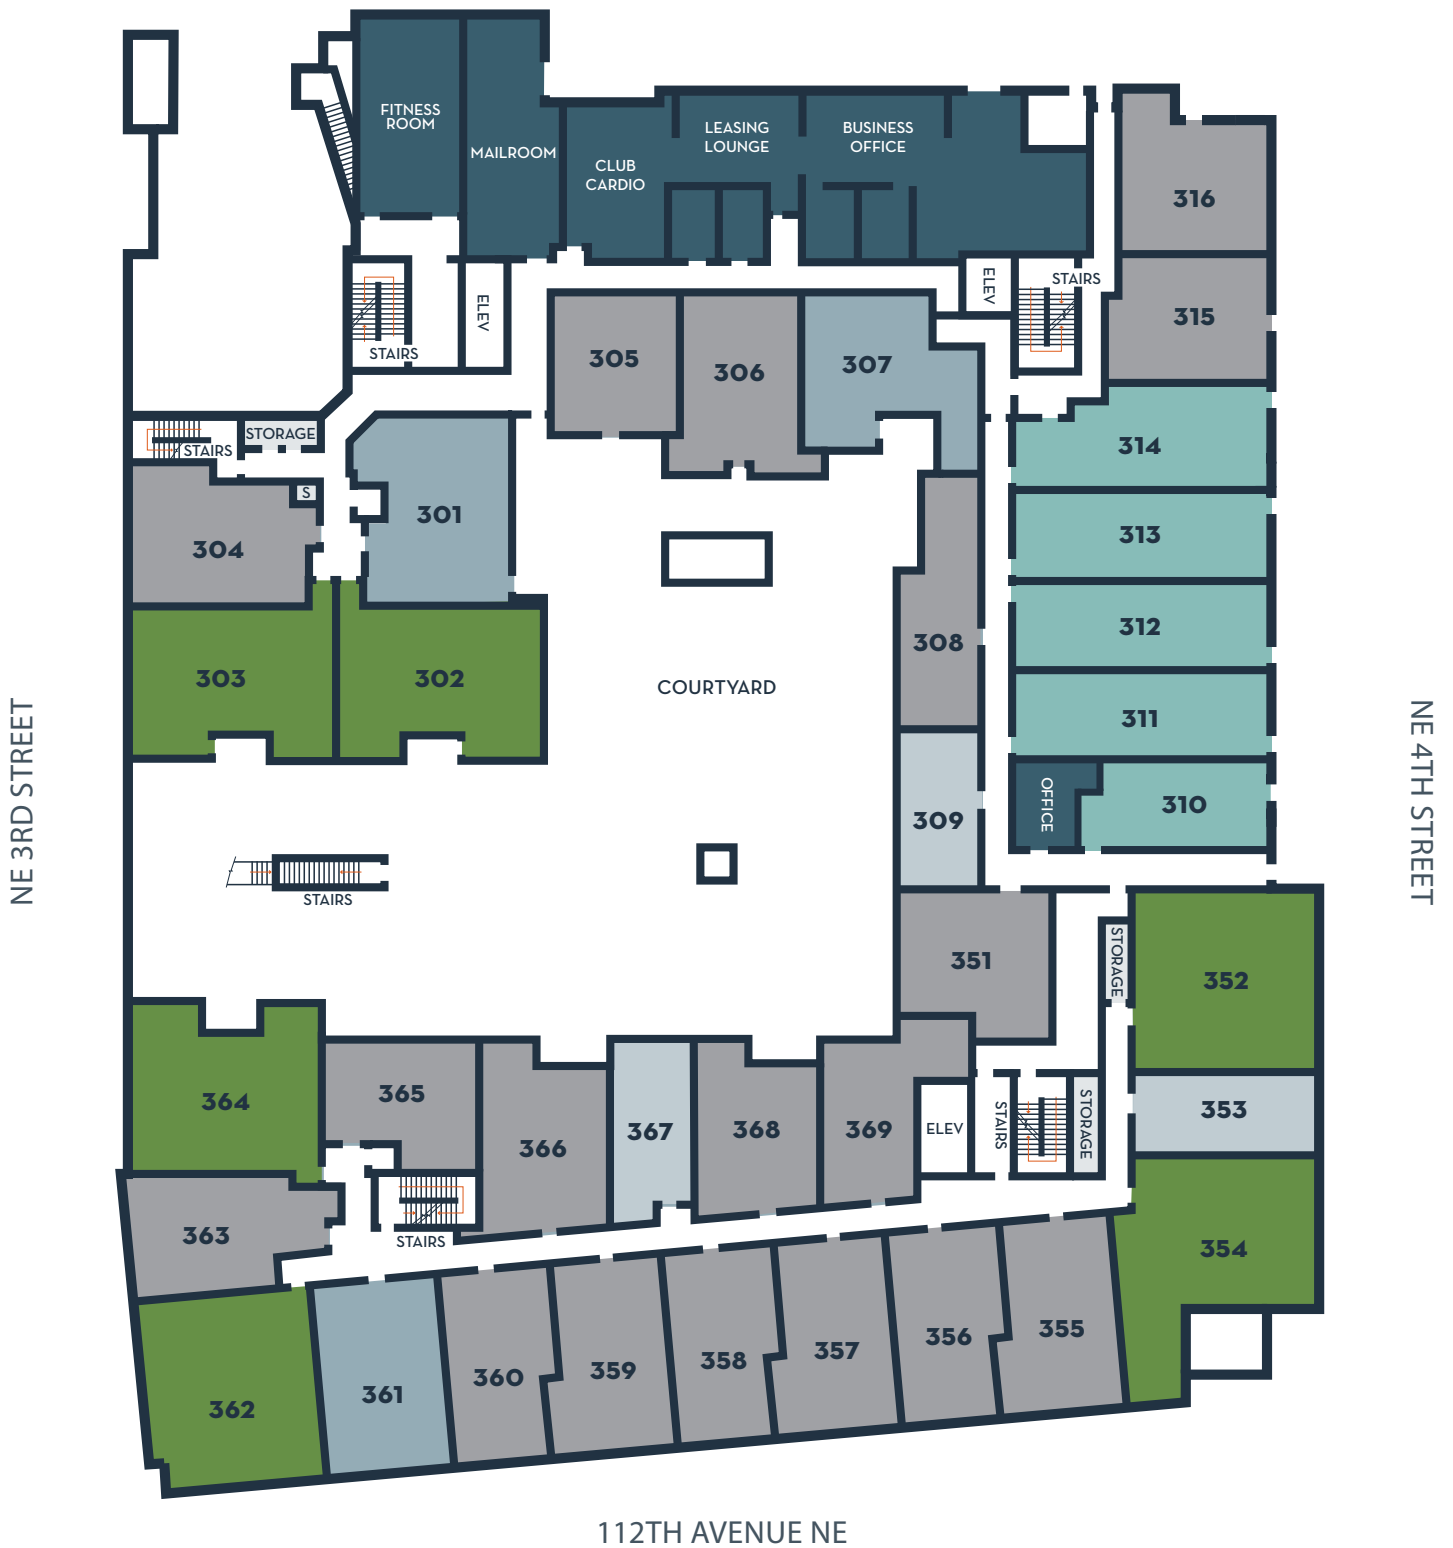

111TH AVENUE NE

basement level 1

111TH AVENUE NE

basement level 2

111TH AVENUE NE

level 2

- Studio
- One Bedroom / One Bath
- One Bedroom / One Bath + Study
- Open One Bedroom / One Bath
- Two Bedroom / Two Bath
- Two Bedroom / Two Bath + Study

317112thAveNE,Bellevue,WA98004•RentMetro112.com

METRO · 112
FINE APARTMENT LIVING

111TH AVENUE NE

level 3

- Studio
- One Bedroom / One Bath
- One Bedroom / One Bath + Study
- Open One Bedroom / One Bath
- Two Bedroom / Two Bath
- Two Bedroom / Two Bath + Study

317112thAveNE,Bellevue,WA98004•RentMetro112.com

METRO · 112
FINE APARTMENT LIVING

111TH AVENUE NE

level 4

- Studio
- One Bedroom / One Bath
- One Bedroom / One Bath + Study
- Open One Bedroom / One Bath
- Two Bedroom / Two Bath
- Two Bedroom / Two Bath + Study