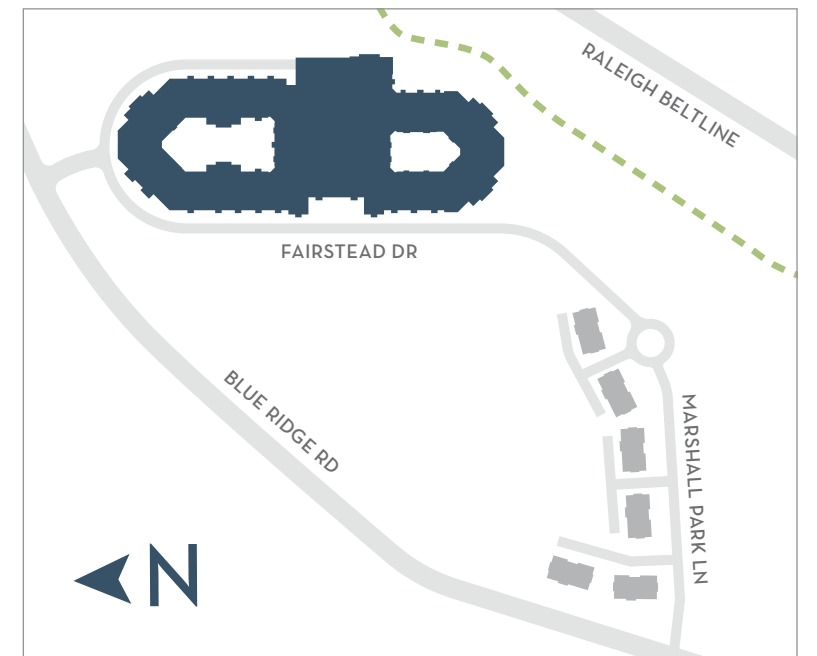

METRO GREENWAY TRAIL SYSTEM

**MARSHALL
PARK**

APARTMENTS • TOWNHOMES

3950 Fairsted Dr, Raleigh, NC 27612

RentMarshallPark.com

TOWNHOMES

● 2 BEDS / 2.5 BATHS

**MARSHALL
PARK**
APARTMENTS • TOWNHOMES
3950 Fairsted Dr, Raleigh, NC 27612
RentMarshallPark.com

--- METRO GREENWAY
TRAIL SYSTEM