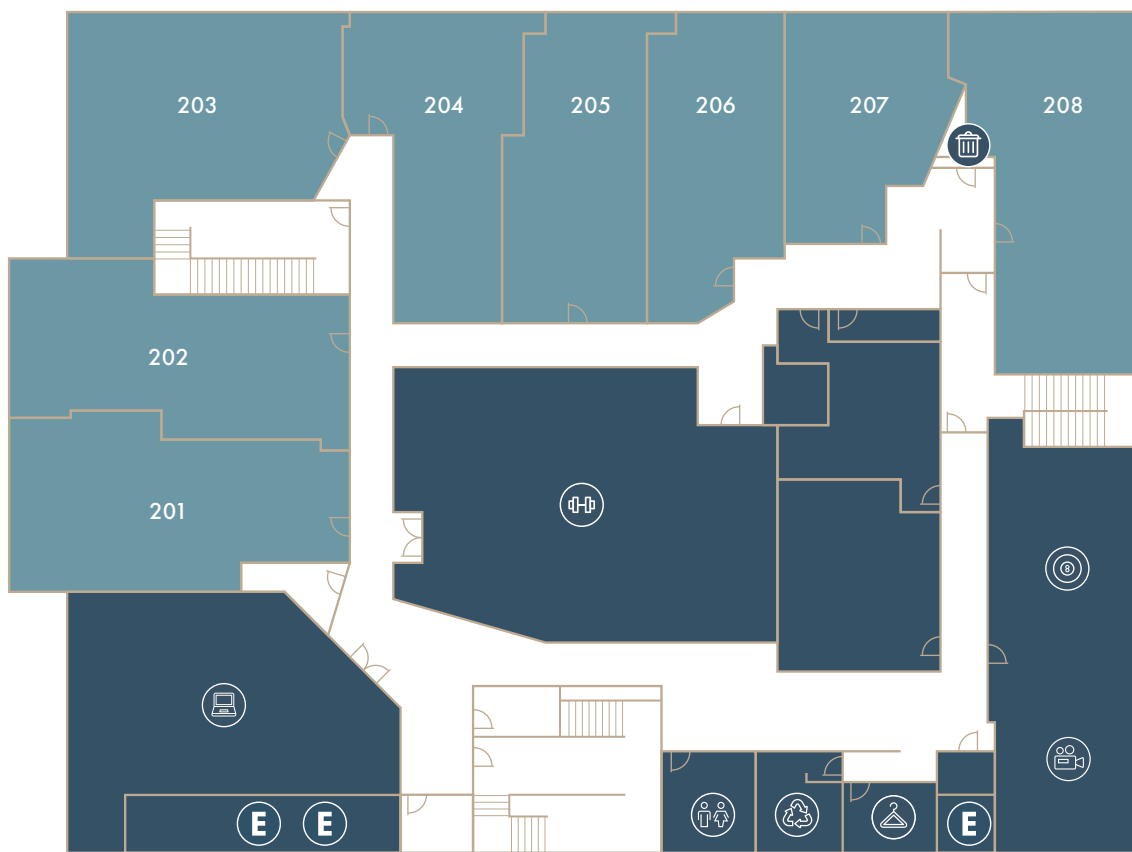

- LEASING
- CONCIERGE

FLOOR 1

- APARTMENTS**
- STUDIO / 1 BATH
 - STUDIO / 2 BATHS
 - 1 BED / 1 BATH
 - 2 BEDS / 1 BATH
 - 2 BEDS / 2 BATHS

AMENITIES

FLOOR 2

- BILLIARDS
- FITNESS CENTER
- MEDIA ROOM
- WIFI LOUNGE

FLOOR 2

ESSENTIALS

- ELEVATORS
- LAUNDRY
- MAIL
- PACKAGE ROOM
- RECYCLING
- RESTROOMS
- TRASH

FLOORS 3-4

510 S Spring St, Los Angeles, CA 90013

LoftsAtSecurity.com

FLOORS 5-11

FLOOR 12

APARTMENTS

- STUDIO / 1 BATH
- STUDIO / 2 BATHS
- 1 BED / 1 BATH
- 2 BEDS / 1 BATH
- 2 BEDS / 2 BATHS

ESSENTIALS

- ⓔ ELEVATORS
- 🧺 LAUNDRY
- 🗑️ TRASH

510 S Spring St, Los Angeles, CA 90013

LoftsAtSecurity.com