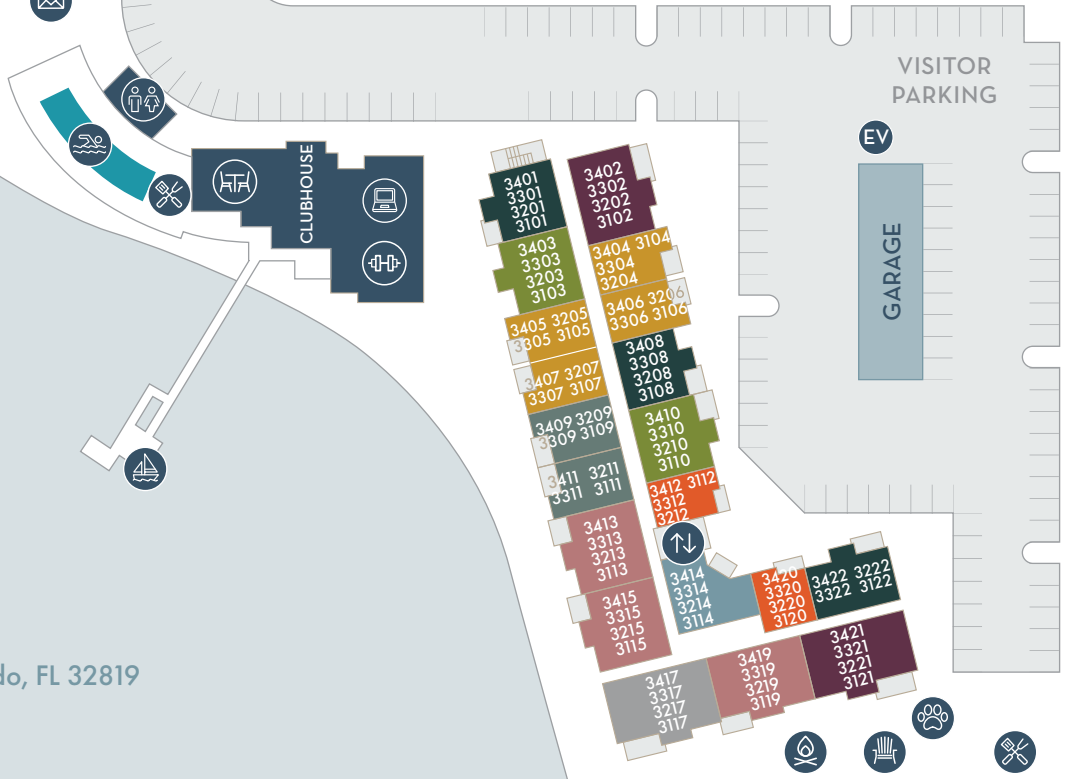

TURKEY LAKE ROAD

LAKE·VUE APARTMENTS

APARTMENTS

1 BED / 1 BATH

- 11F1
- 11F2
- 11F3

2 BEDS / 2 BATHS

- 22F1
- 22F2
- 22F3
- 22F4

3 BEDS / 3 BATHS

- 32F1-A
- 32F1-B

AMENITIES

CLUBHOUSE

-Leasing Office

- 🖨️ BUSINESS CENTER
- 🚤 DOCK
- 🐕 DOG PARK
- 🏋️ FITNESS CENTER
- 🔥 FIRE PIT
- 🍷 GRILLING STATIONS
- 🪴 LANAI
- 🪑 OUTDOOR LOUNGE
- 🏊 SWIMMING POOL

ESSENTIALS

- 🚗 EV ELECTRIC VEHICLE CHARGING STATION
- ⬆️⬆️ ELEVATOR LOBBY
- ✉️ MAILROOM
- 🚻 RESTROOM
- 🗑️ TRASH COMPACTOR

7119 Sand Lake Reserve Dr. Orlando, FL 32819
RentLakeVue.com