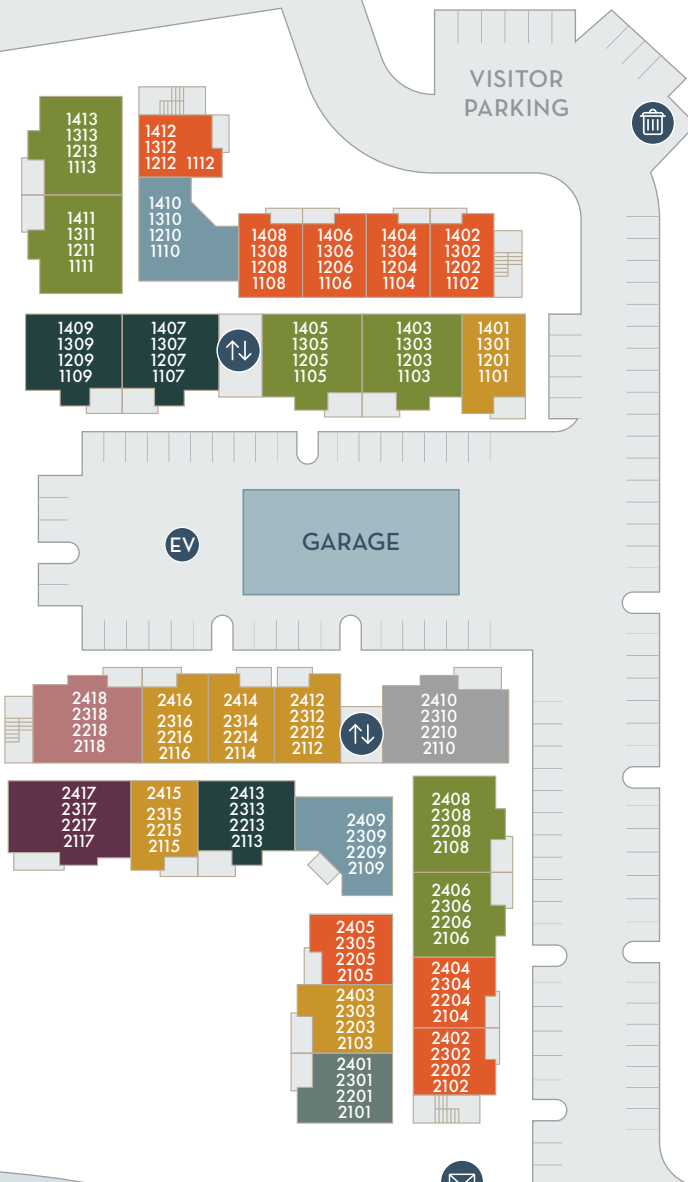

TURKEY LAKE ROAD

LAKE·VUE APARTMENTS

APARTMENTS

1 BED / 1 BATH

- 11F1
- 11F2
- 11F3

2 BEDS / 2 BATHS

- 22F1
- 22F2
- 22F3
- 22F4

3 BEDS / 3 BATHS

- 32F1-A
- 32F1-B

AMENITIES

CLUBHOUSE

-Leasing Office

- 🖨️ BUSINESS CENTER
- 🚤 DOCK
- 🐕 DOG PARK
- 🏋️ FITNESS CENTER
- 🔥 FIRE PIT
- 🍷 GRILLING STATIONS
- 🪴 LANAI
- 🪑 OUTDOOR LOUNGE
- 🏊 SWIMMING POOL

ESSENTIALS

- 🚗 EV ELECTRIC VEHICLE CHARGING STATION
- ⬆️⬆️ ELEVATOR LOBBY
- ✉️ MAILROOM
- 🚻 RESTROOM
- 🗑️ TRASH COMPACTOR

7119 Sand Lake Reserve Dr. Orlando, FL 32819
RentLakeVue.com